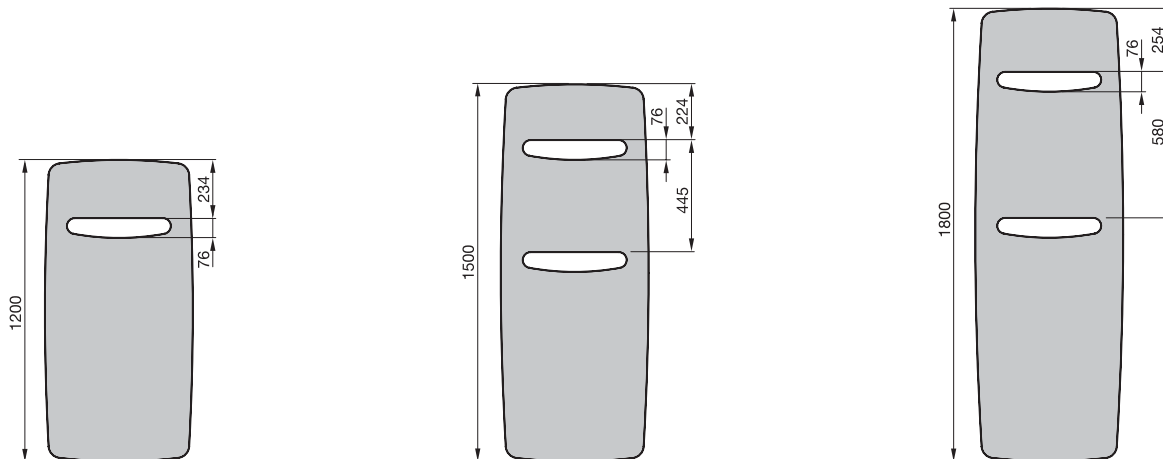

Product description

Inspired by nature: The unusual, almost organic shape of Zehnder Vitalo in the 'cut' version adds a distinguishing feature to every modern setting. Distinctive and practical: One or two cut-outs, depending on the height, help to heat both hand and bath towels.

Connection to central heating system

,cut' version painted, with towel cut-out

Model	H mm	L mm	Thermal output			Exp. n	Thermal output electric watts	V dm ³	M kg
			EN 442 ① watts	70/55/24 Watt	55/45/24 Watt				
VIT-120-050	1200	490	483	348	217	1,21	-	0,6	7,1
VIT-150-050	1500	490	605	435	269	1,22	-	0,7	8,4
VIT-180-050	1800	490	714	516	322	1,20	-	0,8	10,2
VIT-120-060	1200	590	595	426	263	1,23	-	0,7	8,6
VIT-150-060	1500	590	703	507	315	1,21	-	0,8	9,8
VIT-180-060	1800	590	869	626	390	1,21	-	1,0	11,9
VIT-180-070	1800	690	1036	742	458	1,23	-	1,1	14,0

- H = Height
 L = Length
 ① = Thermal output per radiator,
 measured according to EN 442, Δ
 T 50 K (75/65/20 °C)
 V = Water content
 M = Weight