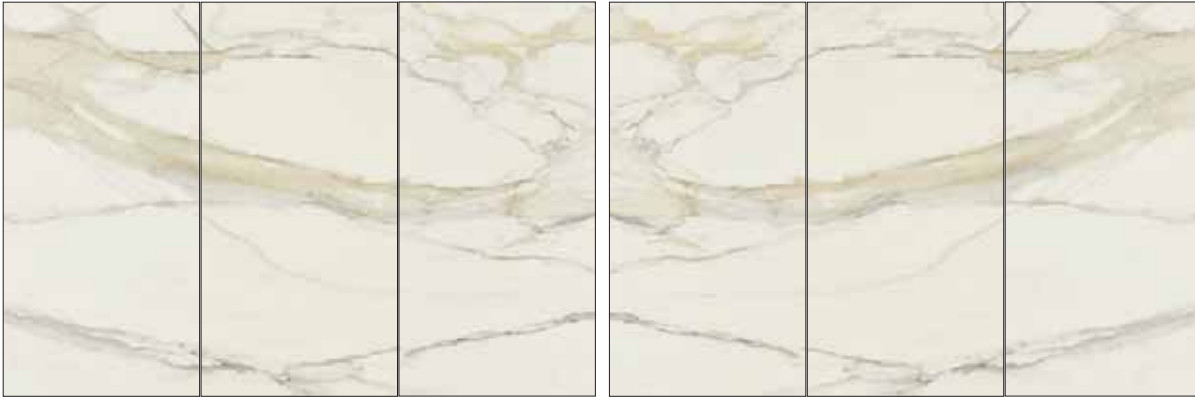

CALACATTA GOLD

CHAIN MATTE A+B+C 360x240 (141^{1/2}"x94^{3/8}") (9000188)
CHAIN GLOSSY A+B+C 360x240 (141^{1/2}"x94^{3/8}") (9000179)

CALACATTA GOLD

CHAIN MATTE F+E+D 360x240 (141^{1/2}"x94^{3/8}") (9000189)
CHAIN GLOSSY F+E+D 360x240 (141^{1/2}"x94^{3/8}") (9000180)

Es. posa A

120x240 (47^{1/8}"x94^{3/8}")
CHAIN A MATTE
CHAIN A GLOSSY

120x240 (47^{1/8}"x94^{3/8}")
CHAIN B MATTE
CHAIN B GLOSSY

120x240 (47^{1/8}"x94^{3/8}")
CHAIN C MATTE
CHAIN C GLOSSY

120x240 (47^{1/8}"x94^{3/8}")
CHAIN F MATTE
CHAIN F GLOSSY

120x240 (47^{1/8}"x94^{3/8}")
CHAIN E MATTE
CHAIN E GLOSSY

120x240 (47^{1/8}"x94^{3/8}")
CHAIN D MATTE
CHAIN D GLOSSY