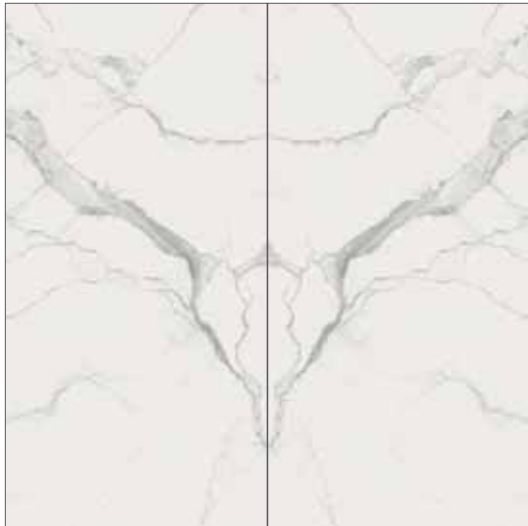

160x320 (62^{7/8}"x125^{3/4}")
OPEN BOOK A SOFT
OPEN BOOK A GLOSSY

160x320 (62^{7/8}"x125^{3/4}")
OPEN BOOK B SOFT
OPEN BOOK B GLOSSY

Es. posa B

Es. posa C

Es. posa D

STATUARIO

CHAIN SOFT A+B+C 360x240 (141 1/2"x94 3/8") (9000167)
 CHAIN GLOSSY A+B+C 360x240 (141 1/2"x94 3/8") (9000168)