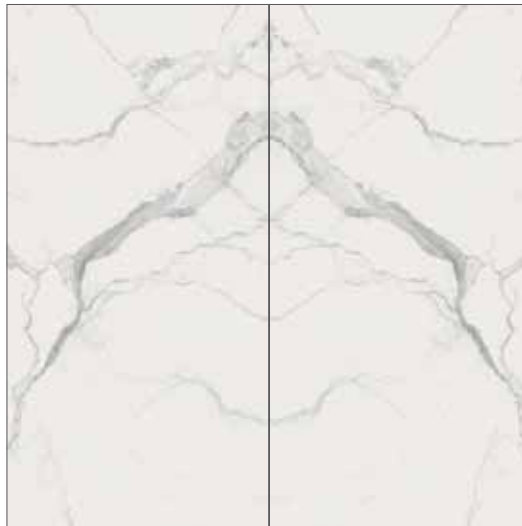

160x320 (62^{7/8}"x125^{3/4}")
OPEN BOOK A SOFT
OPEN BOOK A GLOSSY

160x320 (62^{7/8}"x125^{3/4}")
OPEN BOOK B SOFT
OPEN BOOK B GLOSSY

Es. posa B

Es. posa C

Es. posa D

STATUARIO

CHAIN SOFT A+B+C 360x240 (141 1/2"x94 3/8") (9000167)
 CHAIN GLOSSY A+B+C 360x240 (141 1/2"x94 3/8") (9000168)